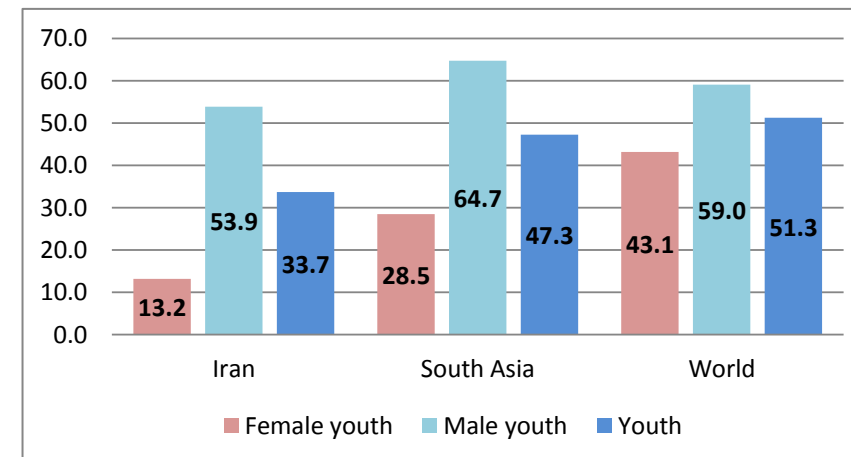

Iran

Table of available indicators: 2006

Indicator	Youth (15-24)			Adult (25+)			Total
	Female	Male	Both	Female	Male	Both	
Working population (1000s)	8,784	8,955	17,738	17,227	17,848	35,076	59,523
Vulnerable employment (%)							
Unemployment Rate (%)	45.4	24.5	28.5	12.6	6.2	7.1	12.8
Unemployed (1000s)	518	1,166	1,683	302	931	1,234	2,992
Underemployment (%)							
Net secondary enrolment ratio(%)							
Net primary enrolment ratio(%)							99.3
Labour Force Participation Rate (%)	13.2	53.9	33.7	14.0	83.5	49.3	39.4
Labour Force (1000s)	1,142	4,765	5,907	2,404	14,897	17,301	23,469
Inactivity Rate (%)	86.8	46.2	66.3	86.0	16.5	50.7	59.7
Employment-to-population ratio (%)	7.2	40.7	24.1	12.2	78.2	45.8	34.4

Iran

Youth underemployment (% of employed)

Sources:

Youth unemployment rate comparisons: 2006

Sources: International Labour Office_Trends Estimation Model (TRENDS)_2012

Iran Statistical Centre_Iran Statistical Year Book 1385_2006

Youth share in total working-age population: 2010

Sources: International Labour Office_Trends Estimation Model (TRENDS)_2012 and

Labour force participation rate: 2006

Sources: International Labour Office_Trends Estimation Model (TRENDS)_2012