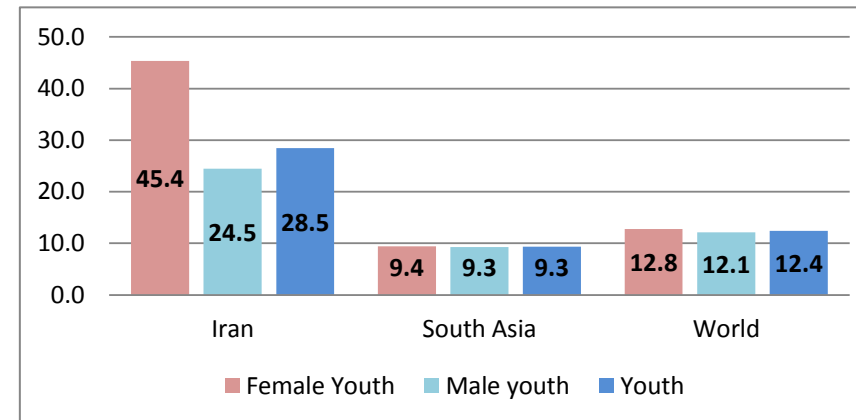

Youth unemployment rate comparisons: 2006

Sources: International Labour Office_Trends Estimation Model (TRENDS)_2012

Iran Statistical Centre_Iran Statistical Year Book 1385_2006