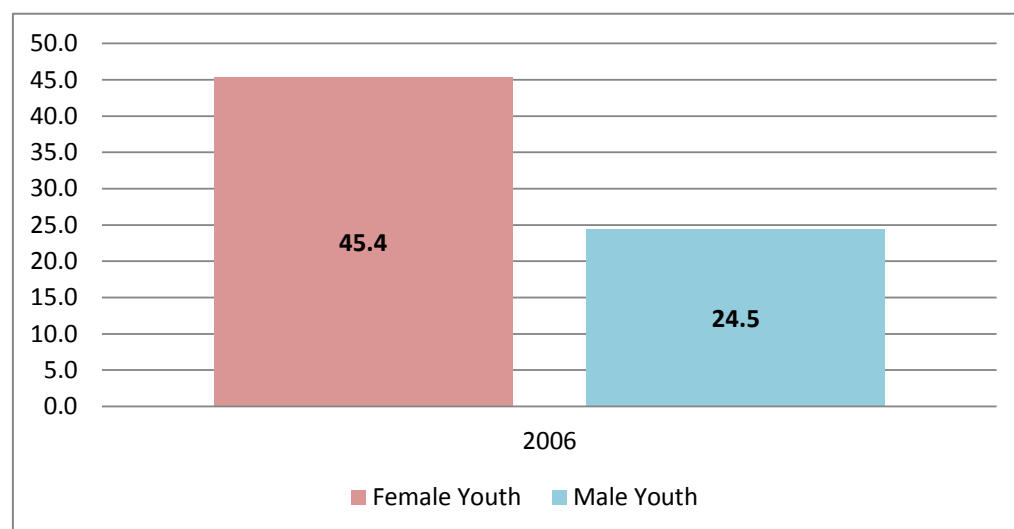

Get Involved!

<http://ap-youthnet.ilobkk.or.th>

Youth unemployment rates (%)

Sources: Iran Statistical Centre_Iran Statistical Year Book 1385_2006