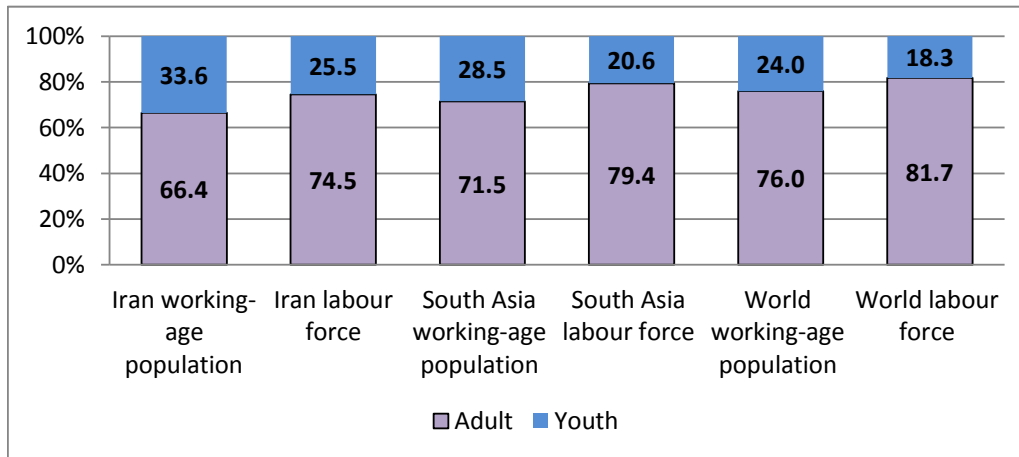

Iran

Youth underemployment (% of employed)

Sources:

Youth unemployment rate comparisons: 2006

Sources: International Labour Office_Trends Estimation Model (TRENDS)_2012

Iran Statistical Centre_Iran Statistical Year Book 1385_2006

Youth share in total working-age population: 2010

Sources: International Labour Office_Trends Estimation Model (TRENDS)_2012 and

Labour force participation rate: 2006

Sources: International Labour Office_Trends Estimation Model (TRENDS)_2012