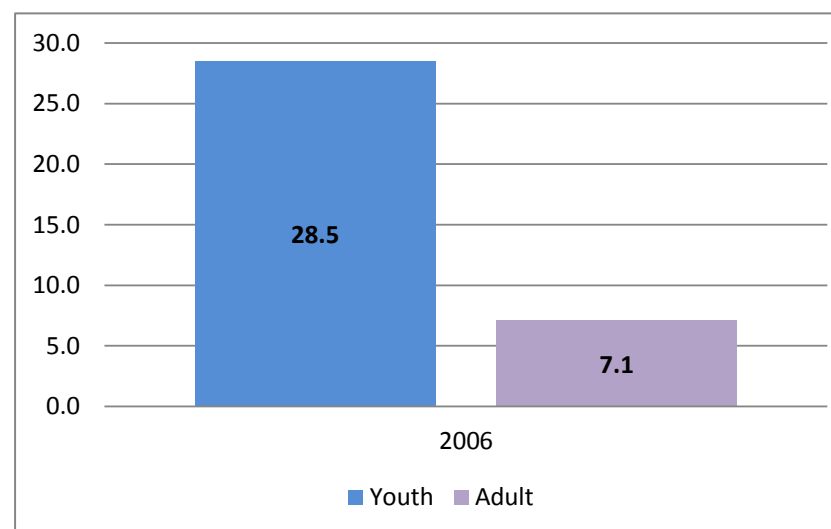

Iran

Table of available indicators: 2006

Indicator	Youth (15-24)			Adult (25+)			Total
	Female	Male	Both	Female	Male	Both	
Working population (1000s)	8,784	8,955	17,738	17,227	17,848	35,076	59,523
Vulnerable employment (%)							
Unemployment Rate (%)	45.4	24.5	28.5	12.6	6.2	7.1	12.8
Unemployed (1000s)	518	1,166	1,683	302	931	1,234	2,992
Underemployment (%)							
Net secondary enrolment ratio(%)							
Net primary enrolment ratio(%)							99.3
Labour Force Participation Rate (%)	13.2	53.9	33.7	14.0	83.5	49.3	39.4
Labour Force (1000s)	1,142	4,765	5,907	2,404	14,897	17,301	23,469
Inactivity Rate (%)	86.8	46.2	66.3	86.0	16.5	50.7	59.7
Employment-to-population ratio (%)	7.2	40.7	24.1	12.2	78.2	45.8	34.4

APYouthNet 1.0

Get Involved!

<http://ap-youthnet.ilobkk.or.th>

Youth unemployment rates (%)

Sources: Iran Statistical Centre_Iran Statistical Year Book 1385_2006

Youth to adult unemployment rates (%)

Sources: Iran Statistical Centre_Iran Statistical Year Book 1385_2006